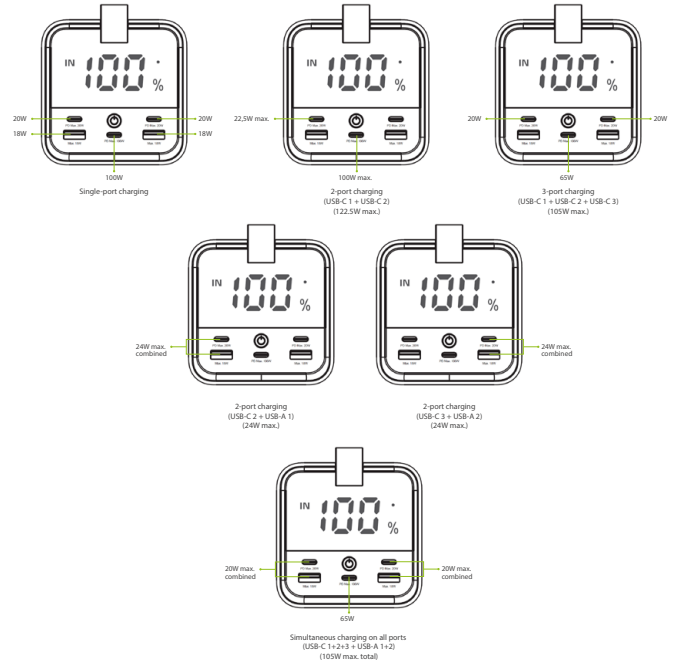

POWER ALLOCATION SCENARIOS

Technical specifications

General information	
Product type	100W 50,000mAh Power Bank
Battery capacity	50,000mAh/3.7V/185Wh
Input	
USB Type-C® 1 input	PD 100W (DC 5V/3A, 9V/3A, 12V/3A, 15V/3A, 20V/5A)
Charging time with Type-C 1 input	3:30 h (using a 65W power adapter)⁴
Output	
Number of charging outputs	5 ports (3 x USB-C PD + 2x USB-A)
Type-C1 output	5V/3A, 9V/3A, 12V/3A, 15V/3A, 20V/5A (PD 100W)
Type-C2 output	5V/3A/ 9V/2.22A, 12V/1.67A (PD 20W)
Type-C3 output	5V/3A/ 9V/2.22A, 12V/1.67A (PD 20W)
USB-A1/A2 output	5V/2.4A, 9V/2A, 12V/1.5A (18W max)
Type-C1 + Type-C2 output	22.5W max. + 100W max. (122.5W max.)
Type-C1 + Type-C2 + Type-C3 output	C1 (65W) + C2 (20W) + C3(20W). Total: 105W max.
Maximum wattage when all ports are connected	(C1 65W) + (C2+A1 20W) + (C3+A2 20W) Total: 105W max.
C2+A1	24W shared (5V/4.8A)
C3+A2	24W shared (5V/4.8A)
Physical appearance	
Housing material	PC+ABS
Charging cable specs	23.6-inch 3A USB-C to USB-C fast charging cable
Product dimensions	5.70 x 3.30 x 3.30 in
Product weight	2.62 lb.
Additional information	
Special features	• Pass-through capability. • 8-mode smart multiprotection system (overcharge voltage protection, overcharge release voltage protection, over-discharge voltage protection, over-discharge release voltage protection, over-discharge current protection, short-circuit current protection, overcharge current protection, battery charging forbidden voltage). • LED display with battery level meter (%) and indicators for input/output modes and fast charging in progress. • LED light with normal lighting and SOS signal modes. • Power switch (to turn on/off the device and/or the LED light). • Cooling fan and grill for heat dissipation. • Rubber handle band
Box content	Power Bank, USB-C® to USB-C charging cable
Standards/Certifications	NOM
Operating temperature	32 — 95 °F
Storage temperature	14 — 140 °F
Relative humidity	20 — 90%
Warranty	One year

KPB-900