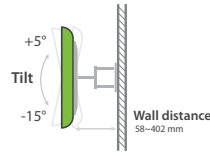

TVmount

Full motion TV mount for 37-to-90" flat and curved TVs

Fits flat and curved TVs from 37-90 inches

Full motion
Tilt +5°-15° / Swivel +60°-60°

Max load
60kg / 132lb

Bubble level system

Optimal viewing flexibility

This articulated TV mount offers a versatile and space-saving solution for your entertainment space. With tilt and swivel capabilities, its arm moves to adapt to any surface. Made of heavy-duty steel, it supports up to 132 lb and it works for flat and curved TV sets. This TV wall mount is what you need to give your movies and shows a totally new angle!

Highlights

- Compatible with TV sets of 37 to 90 inches and up to 132 lb.
- Full motion-TV mount with tilting lever and swivel adjustment for perfect viewing angle.
- Compatible with flat and curved TV sets.
- Supports VESA compliant standards.
- Cable management keeps cables neatly organized.
- Sturdy construction, made of heavy-duty steel.
- Integrated bubble level ensures proper positioning.

Technical specifications

Features	Description
Mount type	Full-motion TV mount
Screen size supported	37"-90"
Load capacity	132 lb
Tilt angle	+5°~-15°
Swivel angle	+60°~-60°
Cable routing	Yes (with Velcro buckle)
Environment	Indoor
VESA standards	• 200 x 200 • 300 x 200 • 300 x 300 • 400 x 200 • 400 x 300 • 400 x 400 • 600 x 400
Level adjustment	+3°~-3°
Mounting profile	58~402 mm
Bubble level system	Yes
Physical appearance	
Material	Steel
Color	Black
Product dimensions	15.8 x 28 x 17 in
Product weight	12.7 lb
Additional information	
Special feature	Supports both fixed flat and curved TVs
Warranty	Lifetime warranty
Operating temperature	-4 °F - 113 °C
Storage temperature	41 °C - 95 °C
Relative humidity	≤70%
Package content	• TV mount • Mounting hardware • Velcro buckle • Installation manual